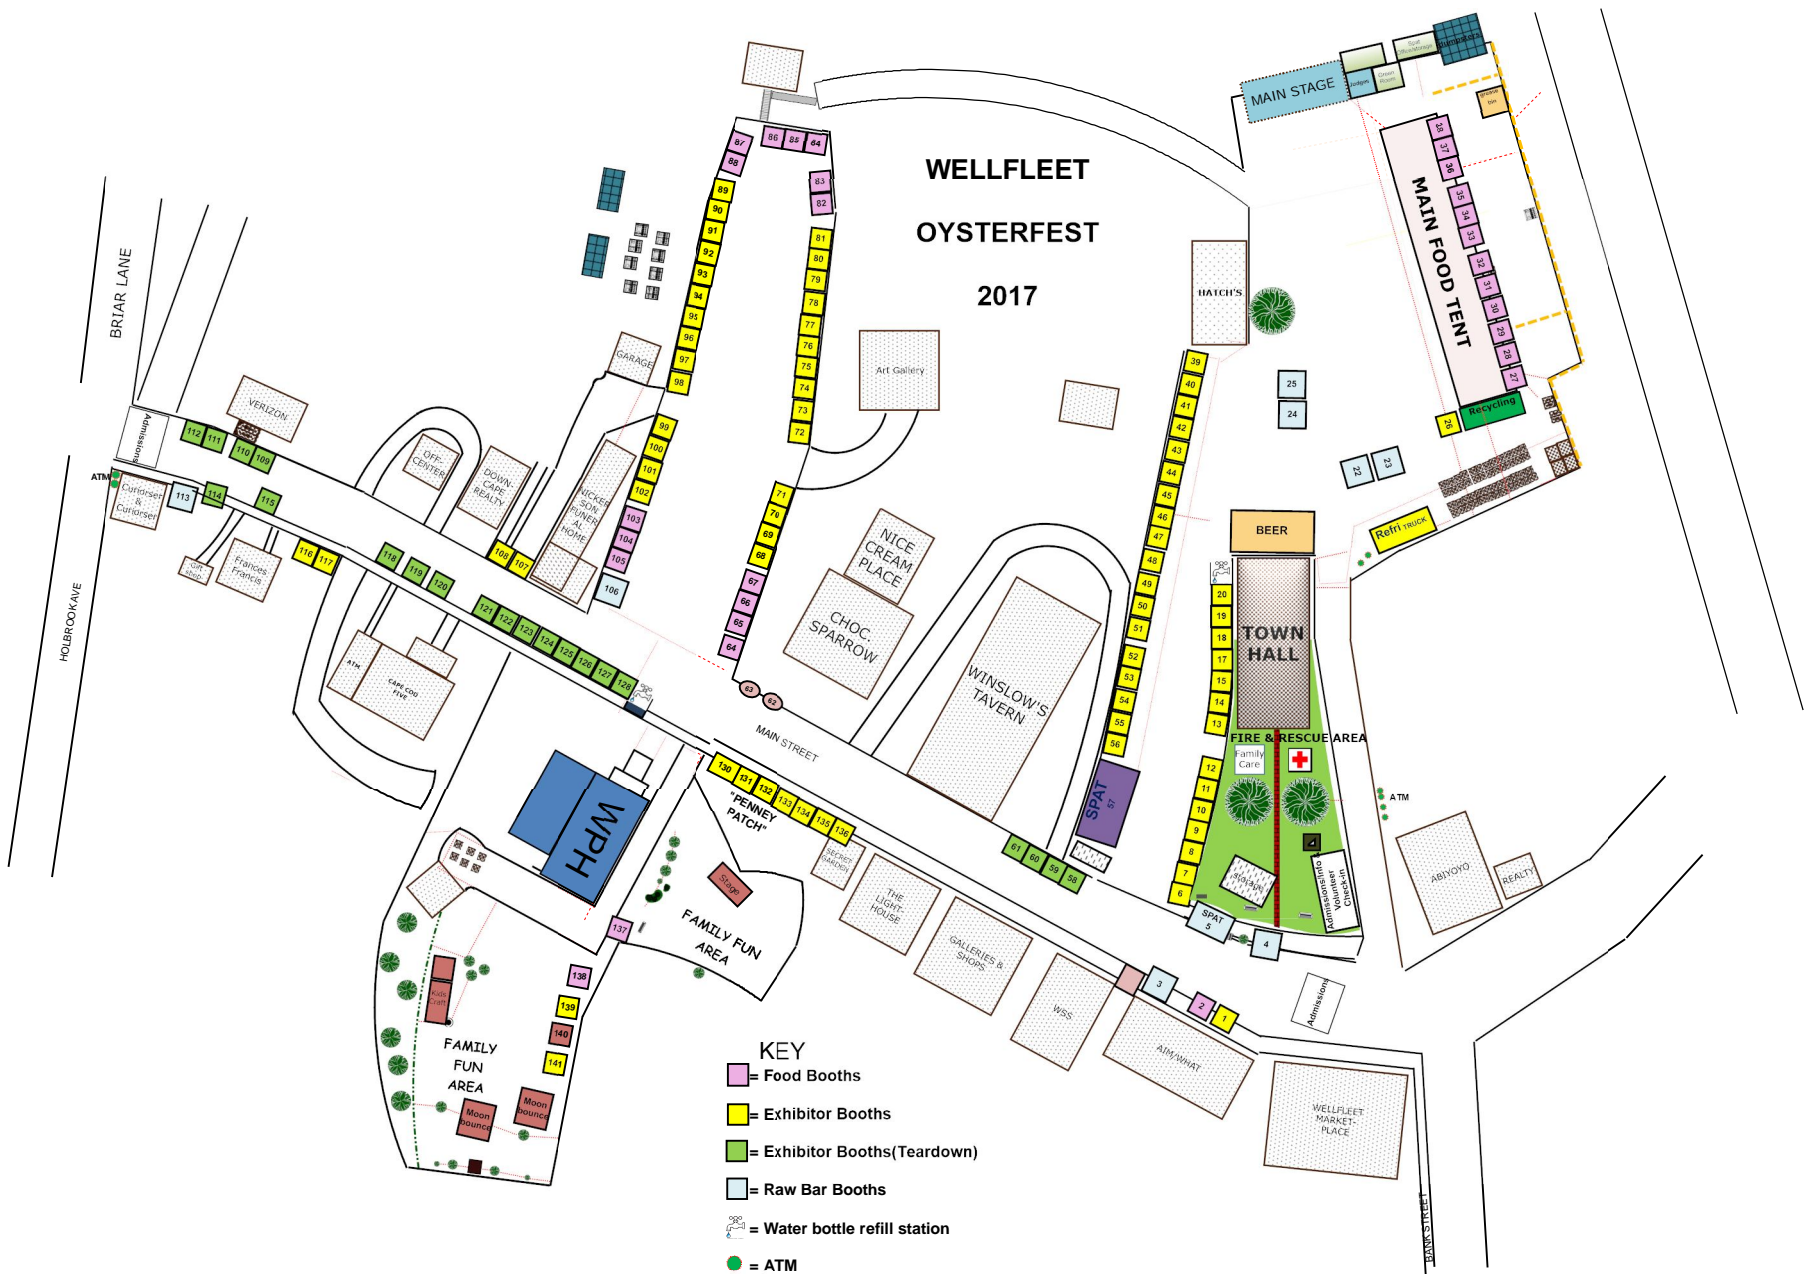

WELLFLEET OYSTERFEST 2017

- KEY**
- = Food Booths
 - = Exhibitor Booths
 - = Exhibitor Booths(Teardown)
 - = Raw Bar Booths
 - = Water bottle refill station
 - = ATM
 - = PORTABLE TOILET
 - = GENERATOR
 - = PORTABLE HANDWASH SINK