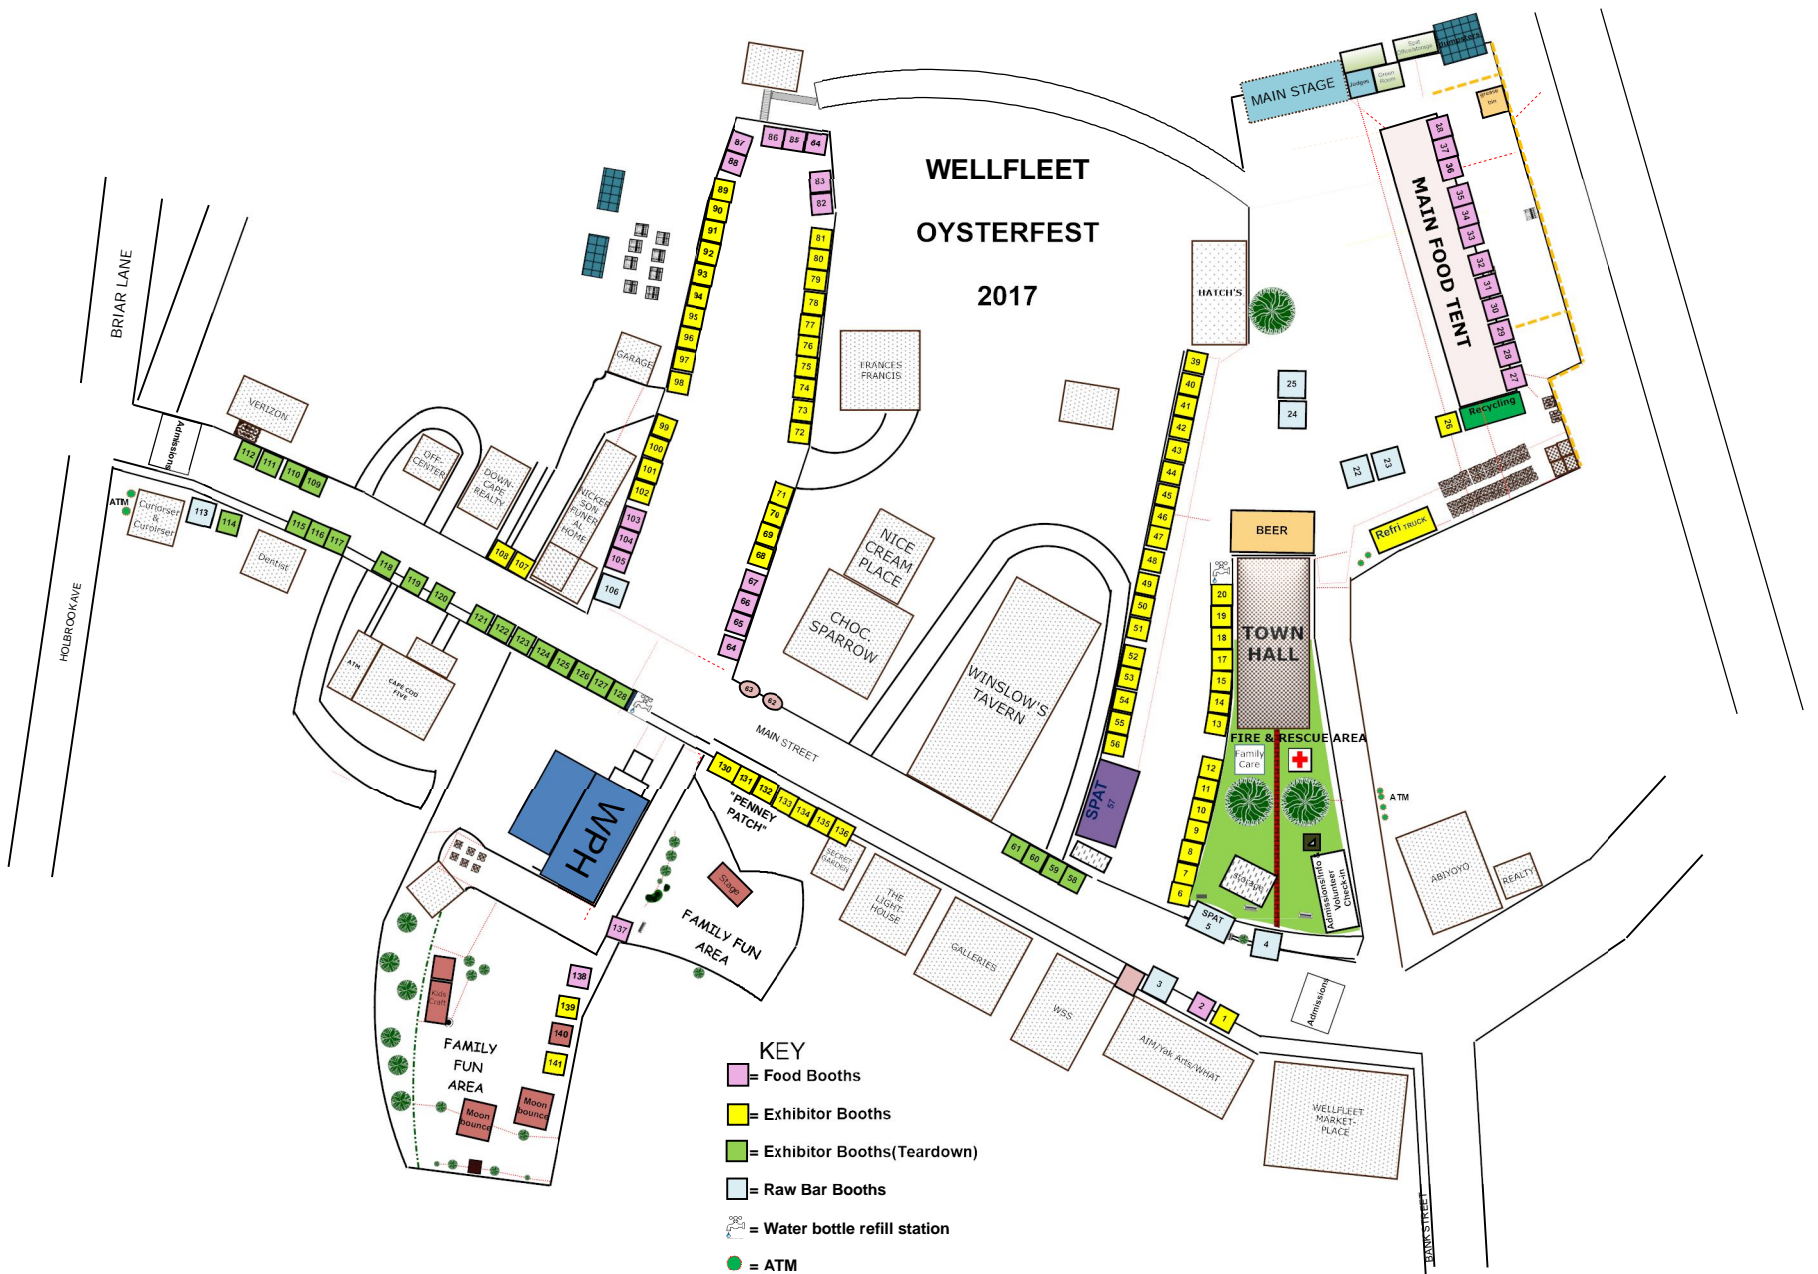

WELLFLEET OYSTERFEST 2017

- KEY**
- = Food Booths
 - = Exhibitor Booths
 - = Exhibitor Booths(Teardown)
 - = Raw Bar Booths
 - = Water bottle refill station
 - = ATM
 - = PORTABLE TOILET
 - = GENERATOR
 - = PORTABLE HANDWASH SINK